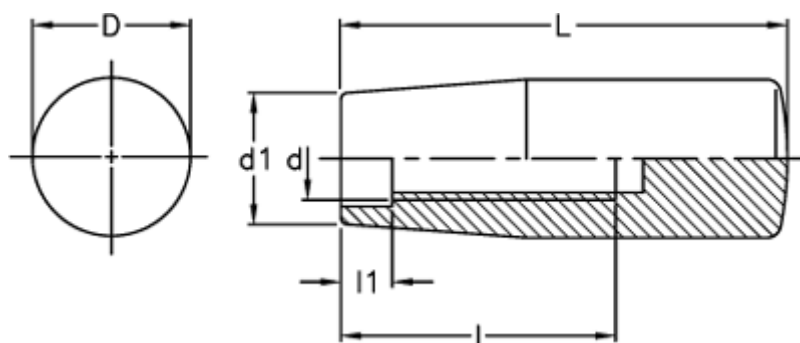

Data Sheet

Article number: 2304021701

Description: E+G Handle
I.280/50-M6

Measures

d = M6

D = 21

d1 = 17

l = 25

L = 50

l1 = 3.5